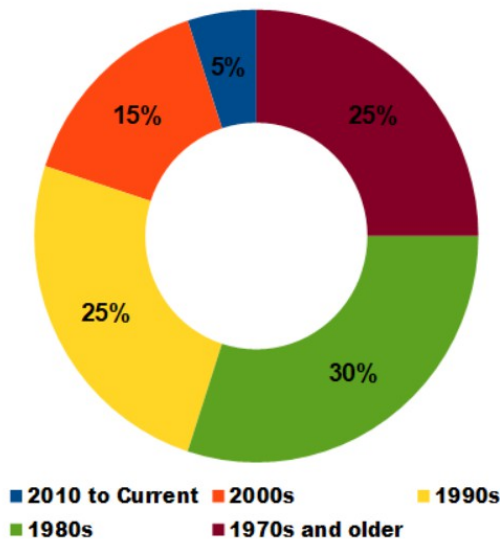

WMVI Station Details

106.7 WMVI POSEY COUNTY'S VARIETY STATION

106.7 WMVI is Posey County's Variety Station

WMVI plays the best hits from the 60s to today

All of those songs you know from the first beat

All the songs you grew up with

All the songs that are safe for your whole family

The music is targeted at adults 35 – 54
and has pleasant surprises for people both older and younger

WMVI is also your home for Mount Vernon Wildcat Athletics!

WMVI Music Balance