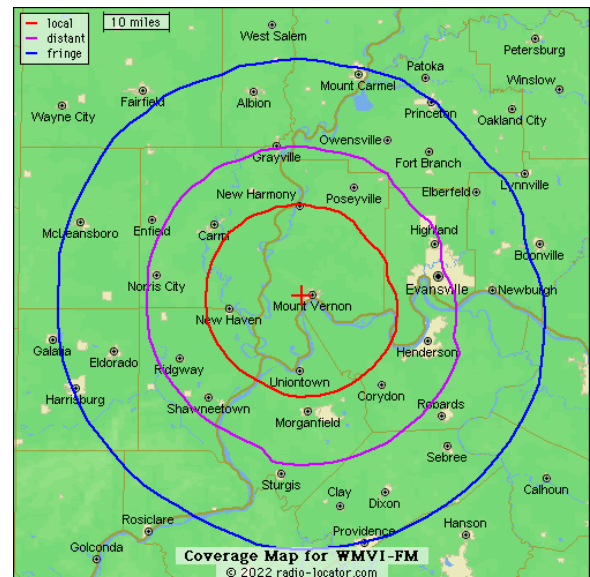

## 106.7 WMVI POSEY COUNTY'S VARIETY STATION

106.7 WMVI is Posey County's Variety Station

WMVI plays the best hits from the 60s to today

All of those songs you know from the first beat

All the songs you grew up with

All the songs that are safe for your whole family

The music is targeted at adults 35 – 54  
and has pleasant surprises for people both older and younger

WMVI is also your home for Mount Vernon Wildcat Athletics!

### WMVI Music Balance

### WMVI Coverage Map