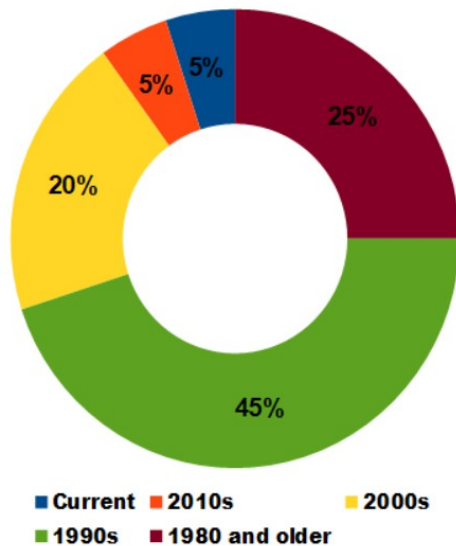

WPIW Station Details

AM 1590
FM 98.9 **WPIW**
POSEY COUNTY'S COUNTRY STATION

AM 1590 & FM 98.9 WPIW is Posey County's Country Station

WPIW plays the best country from WAY back through today

We keep the music consistent with the traditional country style

If it sounds country we play it

And if you like country music, this is your station

WPIW is also the home of the North Posey Vikings!

WPIW Music Balance