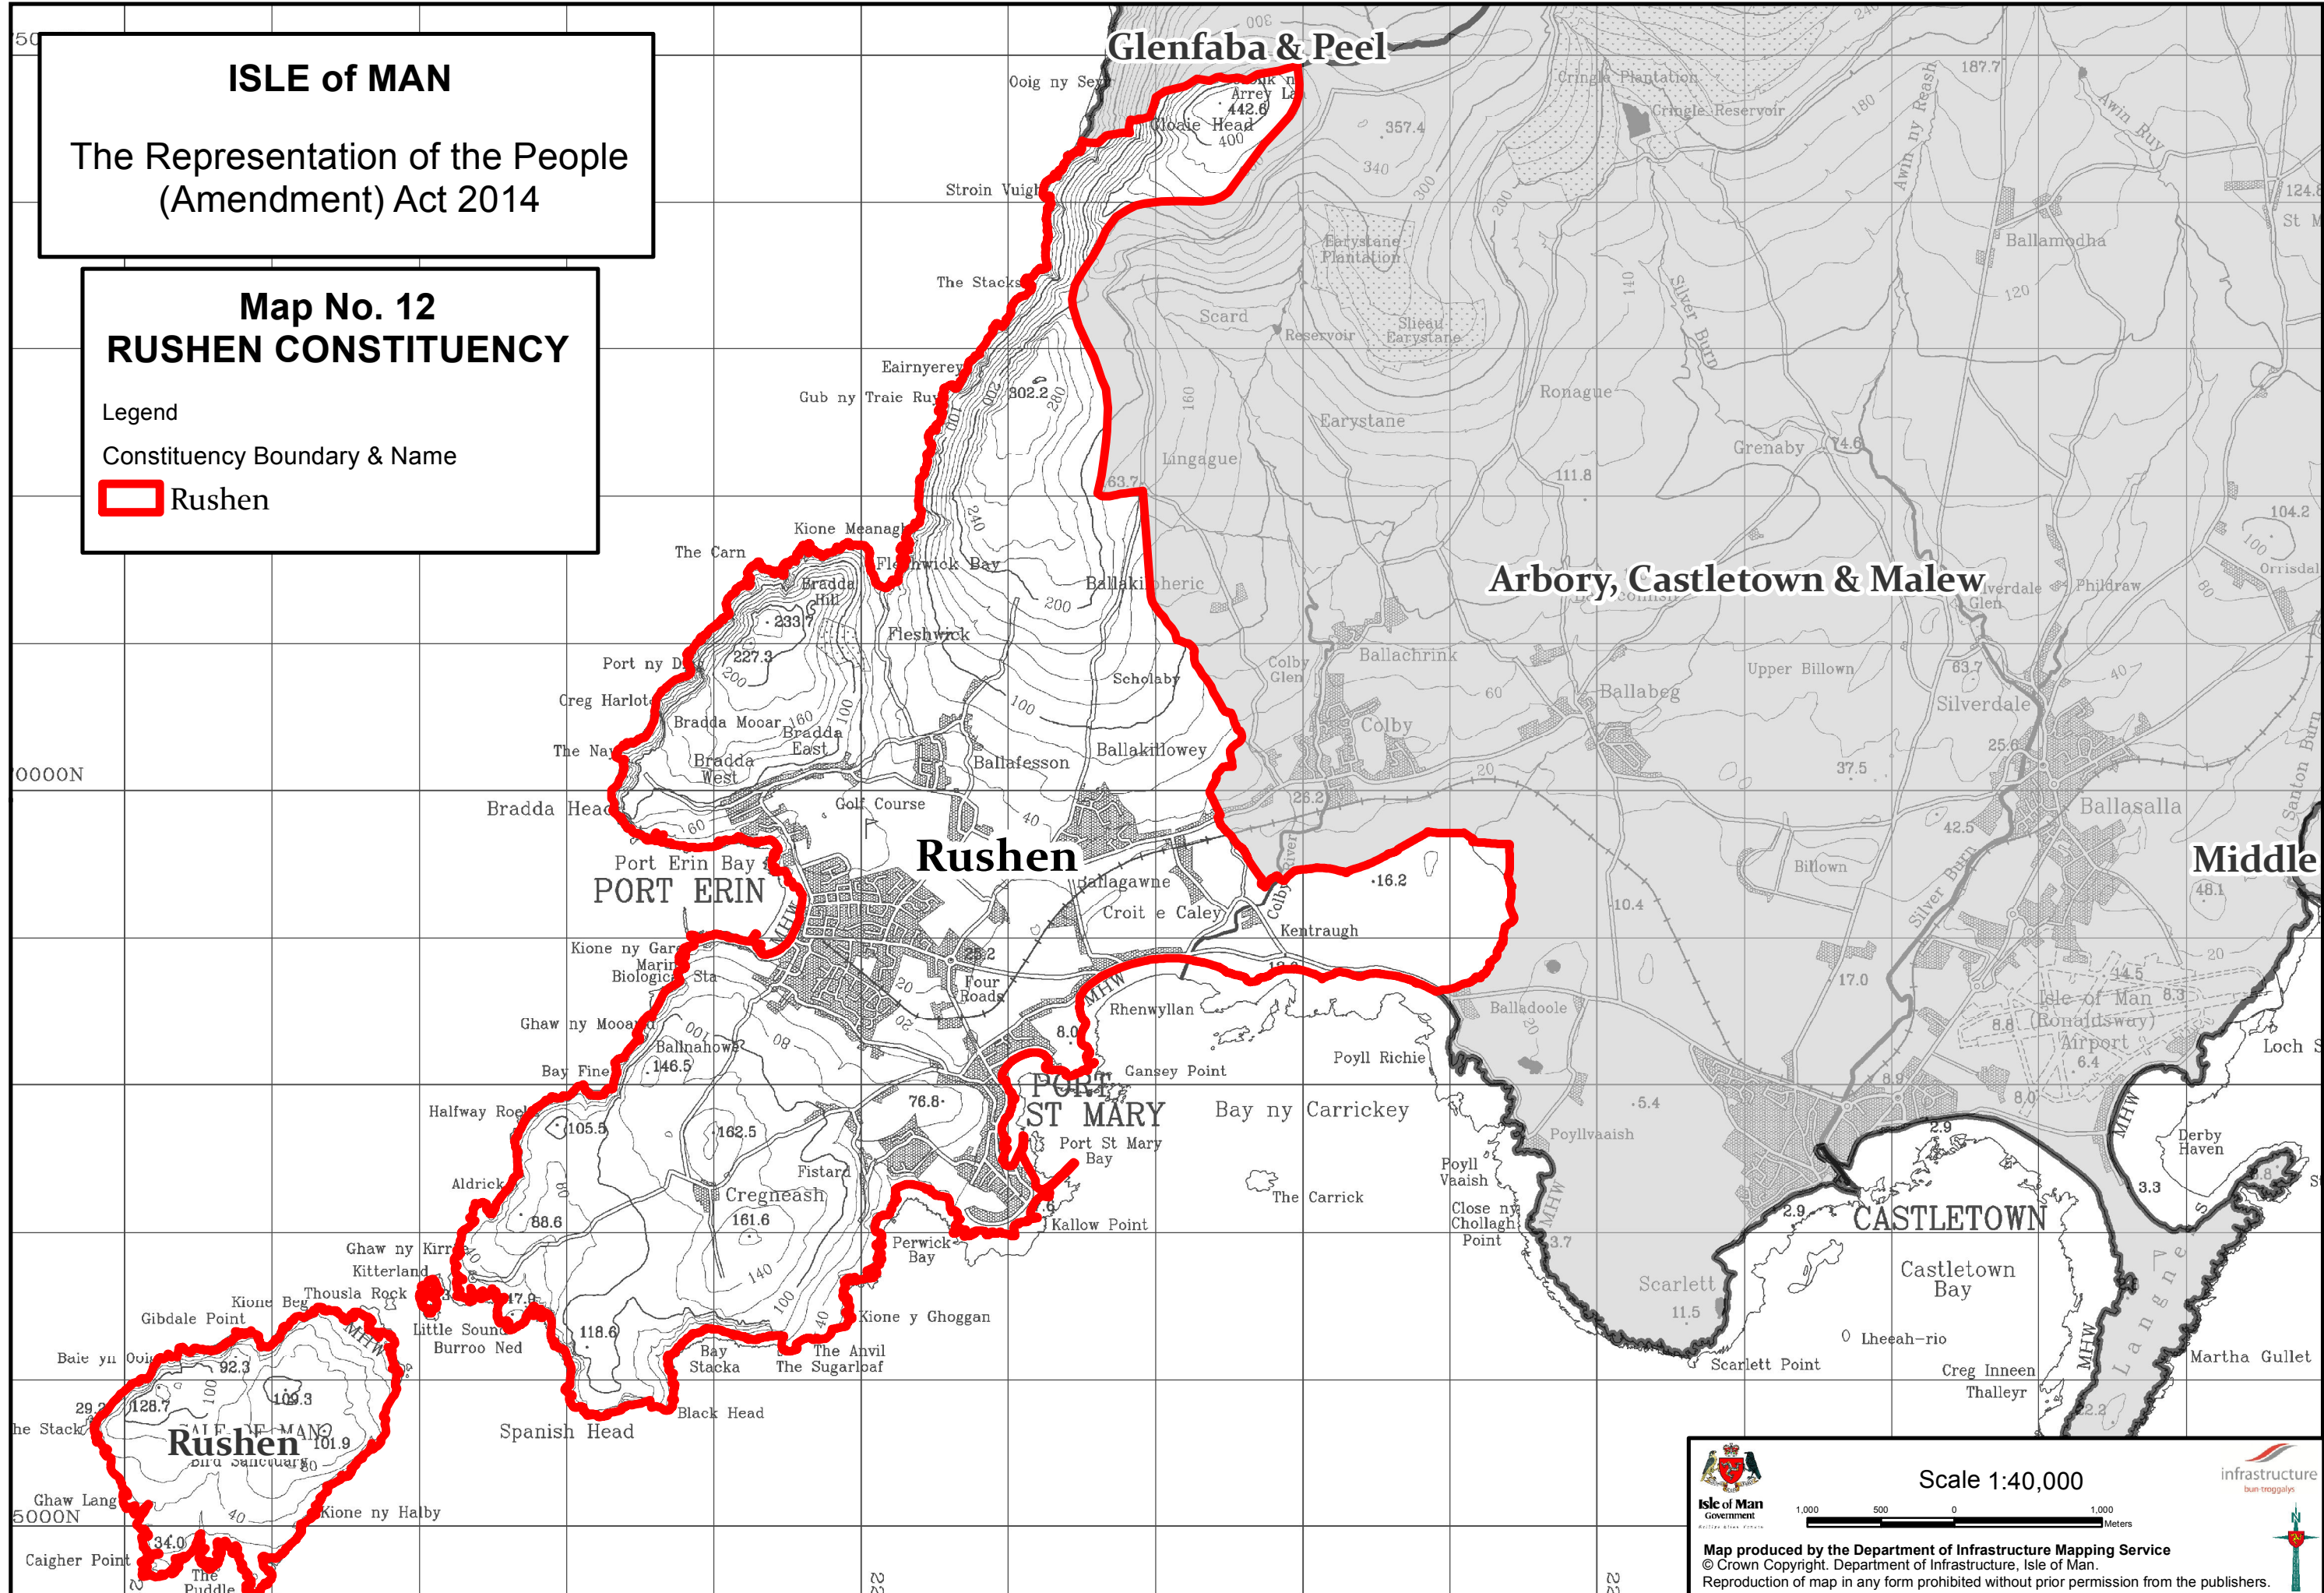

ISLE of MAN

The Representation of the People
(Amendment) Act 2014

Map No. 12 RUSHEN CONSTITUENCY

Legend

Constituency Boundary & Name

 Rushen

Scale 1:40,000

infrastructure
bun troggalys

Map produced by the Department of Infrastructure Mapping Service
© Crown Copyright. Department of Infrastructure, Isle of Man.
Reproduction of map in any form prohibited without prior permission from the publishers.