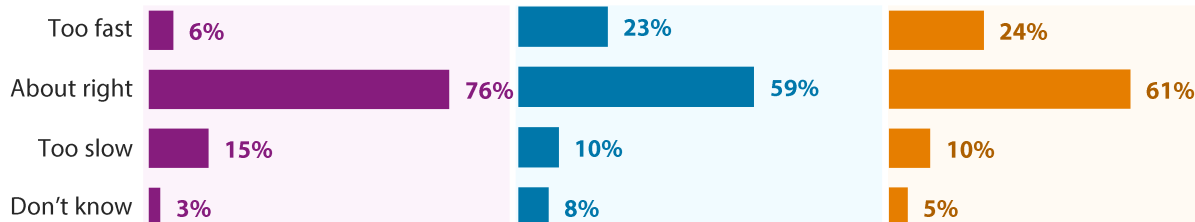

Is the planned speed for the withdrawal of restrictions on your island ...

Once the restrictions are lifted and the following are permitted, do you think you would feel comfortable ... (*)

■ No ■ Maybe ■ Yes

* don't know and not applicable were excluded