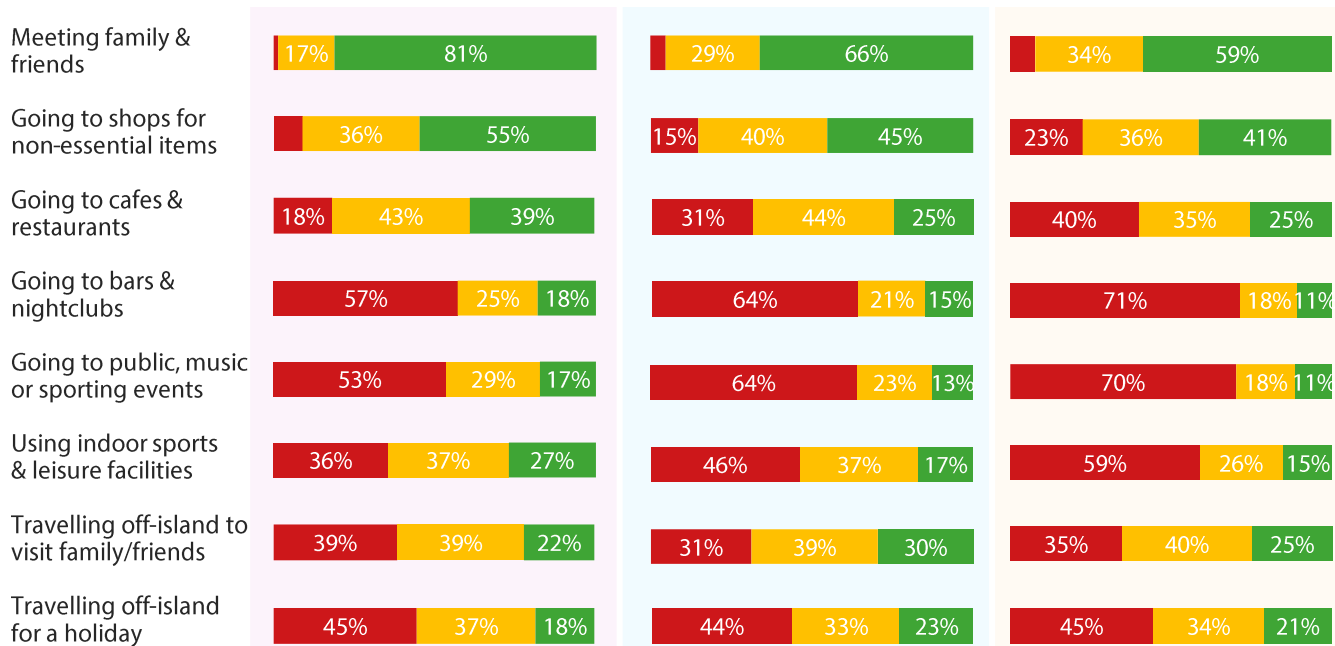

JOIN THE SURVEY: Island Global Research is regularly running surveys to track the impact of COVID-19 on islanders in Jersey, Guernsey and Isle of Man. www.islandglobalresearch.com/news

The survey in the w/c 11 May was completed by 1560 residents in the Crown Dependencies. (601 Guernsey, 555 Jersey, and 404 Isle of Man).