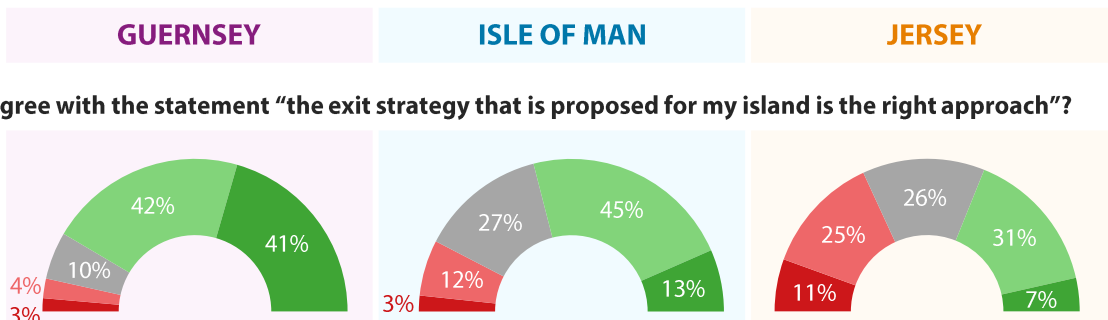

IMPACT OF COVID-19: LOOKING TO THE FUTURE

(RESPONSES FROM 11 – 17 MAY)

In the latest survey on the impact of COVID-19, we asked respondents in Jersey, Guernsey and the Isle of Man about their island's strategy for the removal of the restrictions that have been put in place following the COVID-19 outbreak, and how comfortable they would feel undertaking different activities when the once the restrictions have been lifted.