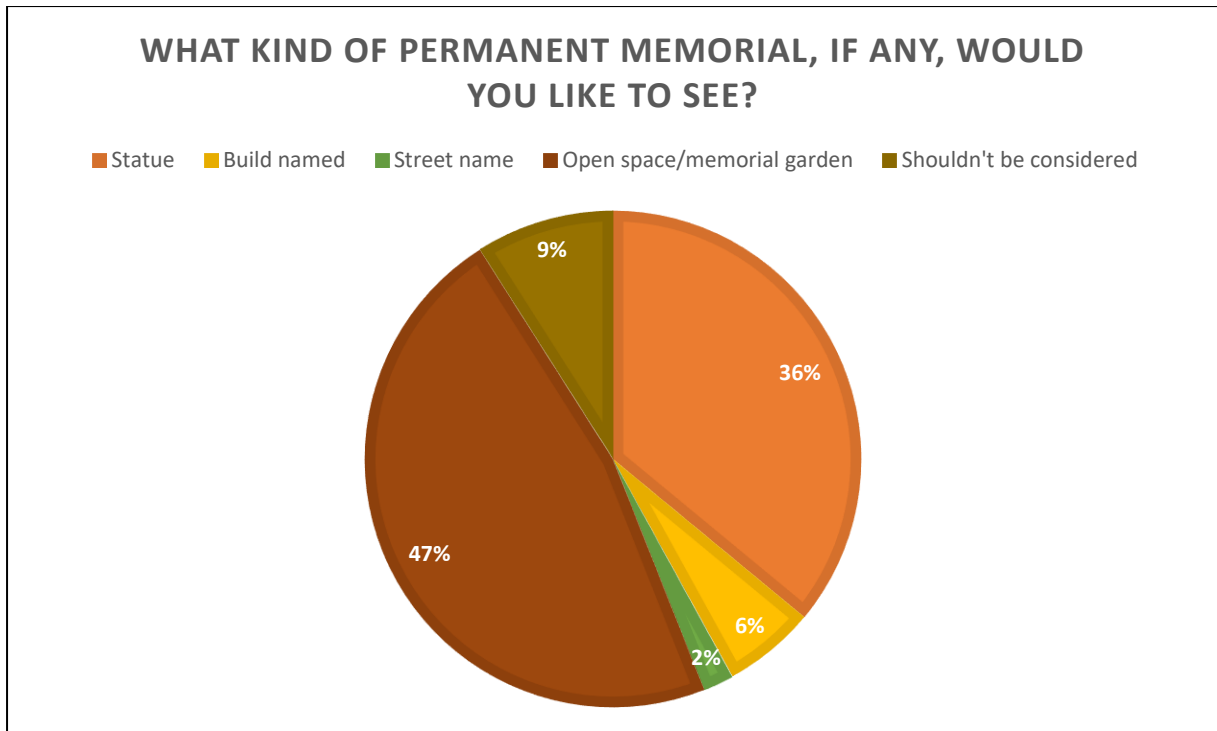

Captain Sir Tom Moore Memorial Commission

Survey results

Number of responses: 324

Question 1:

Question 2:

Question 3:

Question 4:

Question 5: