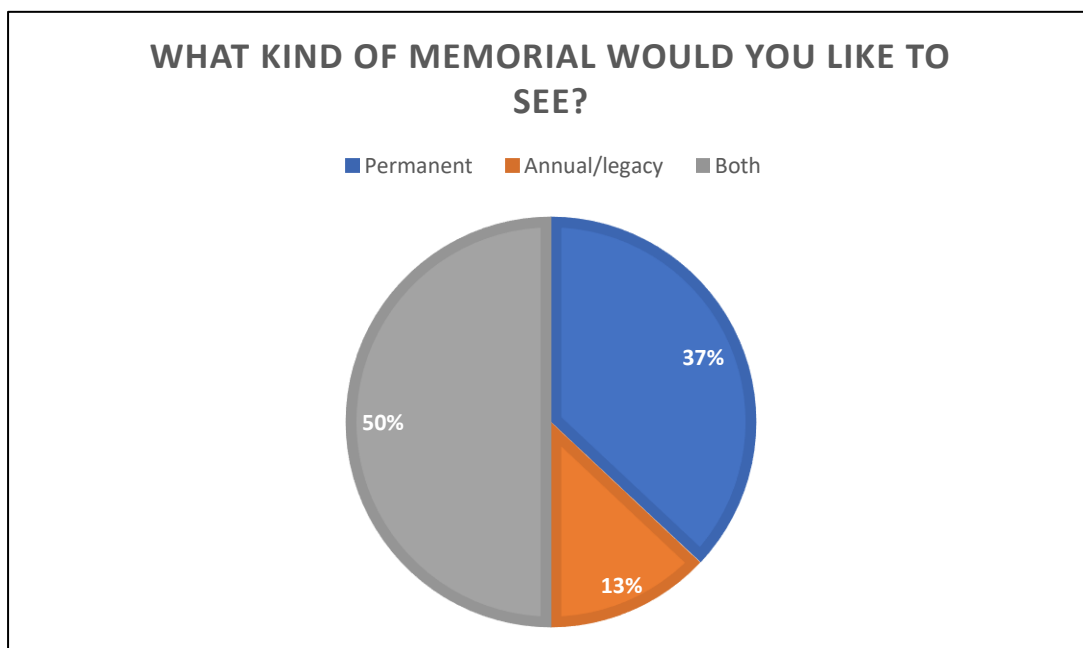

Captain Sir Tom Moore Memorial Commission

Survey results

Number of responses: 324

Question 1:

Question 2:

Question 3:

Question 4:

Question 5: