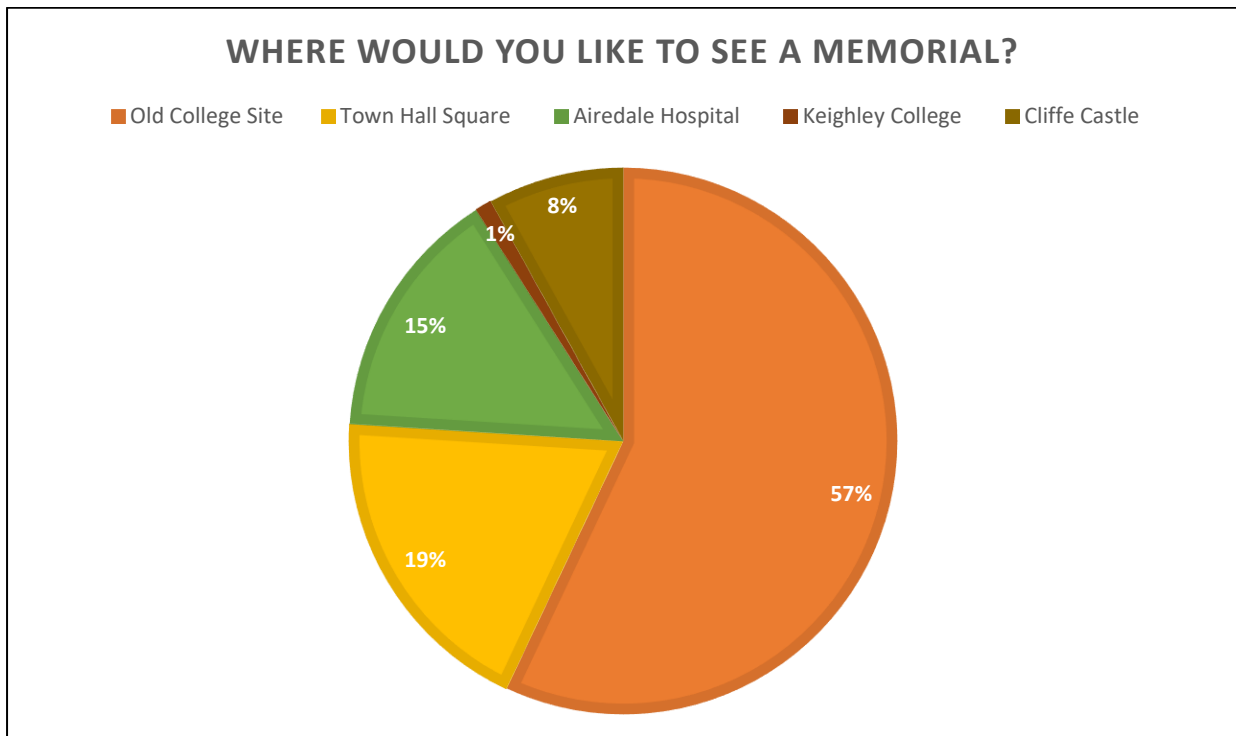

Captain Sir Tom Moore Memorial Commission

Survey results

Number of responses: 324

Question 1:

Question 2:

Question 3:

Question 4:

Question 5: