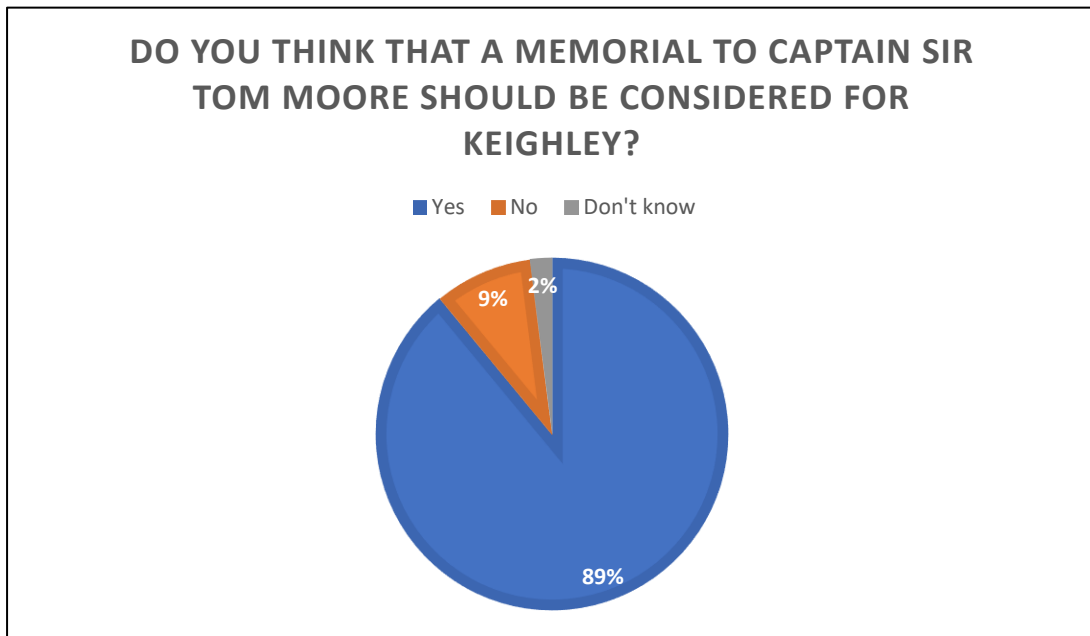

Captain Sir Tom Moore Memorial Commission

Survey results

Number of responses: 324

Question 1:

Question 2:

Question 3:

Question 4:

Question 5: