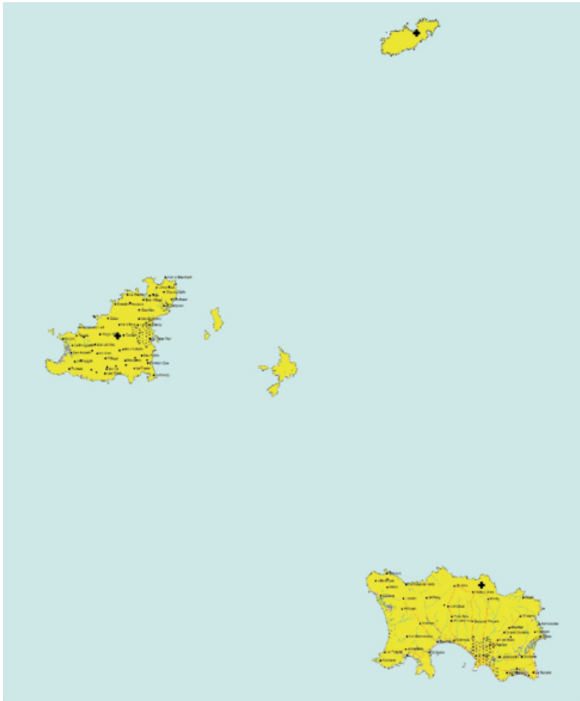

Listeners are likely to be in a settled life stage, but young in mindset and the format delivers a wide audience 25-60. They are intelligent, funny and loving life more than ever before. They have never lost their passion for having fun. For some, the kids are flying the nest, so our core audience are ‘Reclaimers’ with money and the time to do something with it – and they are living their best life right now.

## HOW TO LISTEN

DAB+ Coverage Area

107.7FM

We broadcast across the Channel Islands and parts of the Cotentin Peninsula on **DAB+**, in Jersey on **107.7FM**, as well as our own **smart speaker, app** and all major streaming platforms including **Radioplayer, Tune In** and **Nation Player**.