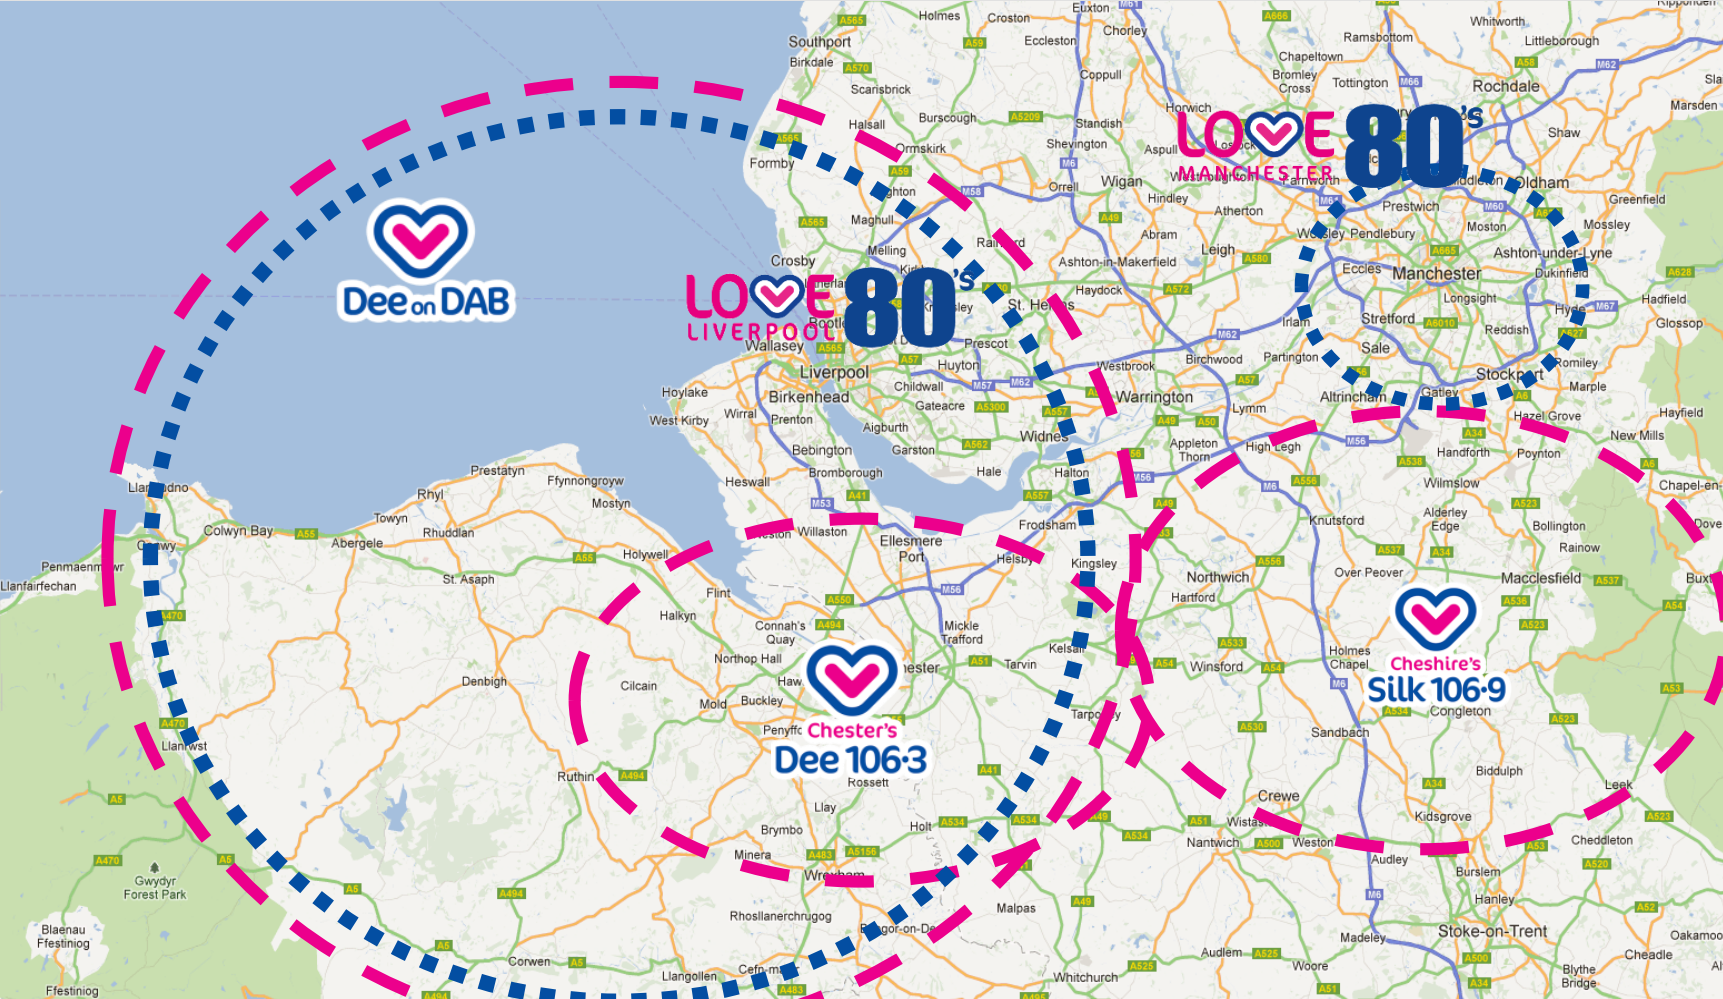

# Broadcasting to over 3.5 million people

**Chester's  
Dee Radio**  
106.3FM - DAB - Online

**Broadcasting to 199,000  
adults**

**Commercial Number 1**

**Audience Profile**

<b>15-34</b>	<b>35-54</b>	<b>55+</b>
19%	40%	41%

## AUDIENCE PROFILE

Broadcasting to 1.5 million  
adults

15-34	35-54	55+
25%	50%	25%

MALE	FEMALE
25%	75%

ABC1	C2DE
50%	50%

Love 80's Liverpool officially launched on the 5th August 2016 at Rewind the largest 80s festival in Europe. Our target audience is adults aged 35-64 They are more affluent and informed listeners – all having in common their 'Love' for the 80s We keep the music to a maximum – with more songs per hour and content that brings the 80's decade to life. Love 80's play the biggest songs from Madonna, ABC, Duran Duran, Human League, Spandau Ballet, Queen and Michael Jackson..... With music features, 80s pop quizzes, showbiz news, traffic and travel and stand out tracks it's a must listen

## AUDIENCE PROFILE

Broadcasting to 1 million  
adults

15-34 50%	35-54 25%	55+ 25%
MALE 50%	FEMALE 50%	
ABC1 25%	C2DE 75%	

Love 80's Manchester officially launched on the 5th August 2016 at Rewind the largest 80s festival in Europe. Our target audience is adults aged 35-64 They are more affluent and informed listeners – all having in common their 'Love' for the 80s We keep the music to a maximum – with more songs per hour and content that brings the 80's decade to life. Love 80's play the biggest songs from Madonna, ABC, Duran Duran, Human League, Spandau Ballet, Queen and Michael Jackson..... With music features, 80s pop quizzes, showbiz news, traffic and travel and stand out tracks it's a must listen