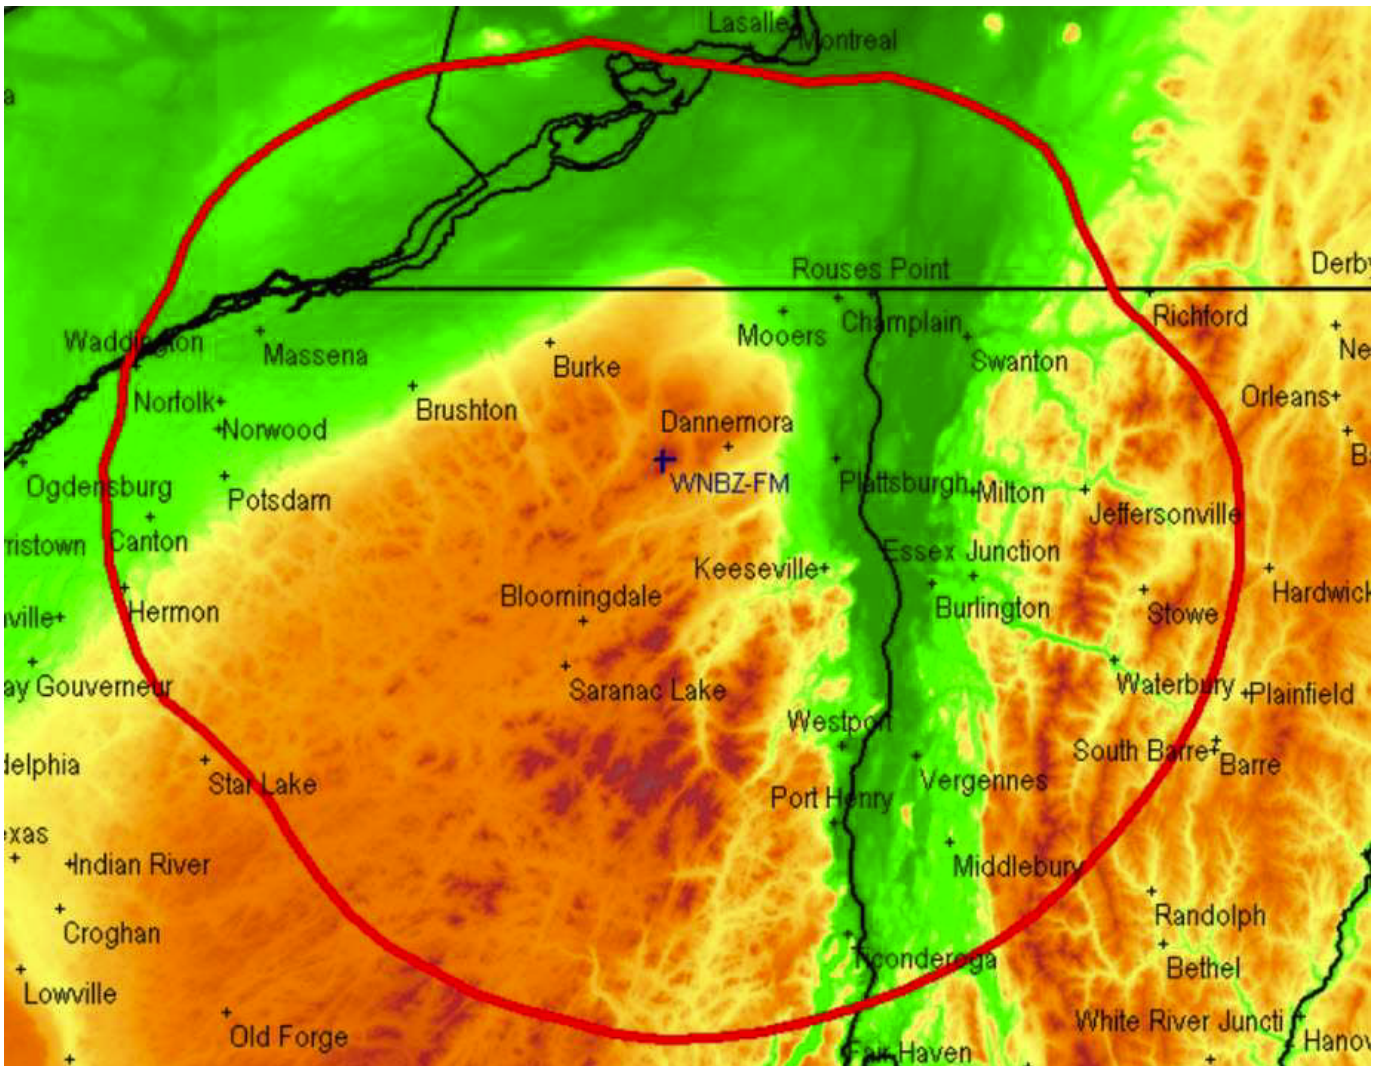

106.3NBZ-FM

The Greatest Hits of All Time!

COVERAGE MAP

Broadcasting The Greatest Hits of All Time from the top of Lyon Mountain, at about 4,000 feet above the Burlington/Plattsburgh market and reaching over half a million people in New York, Vermont, and Canada 24 hours a day!