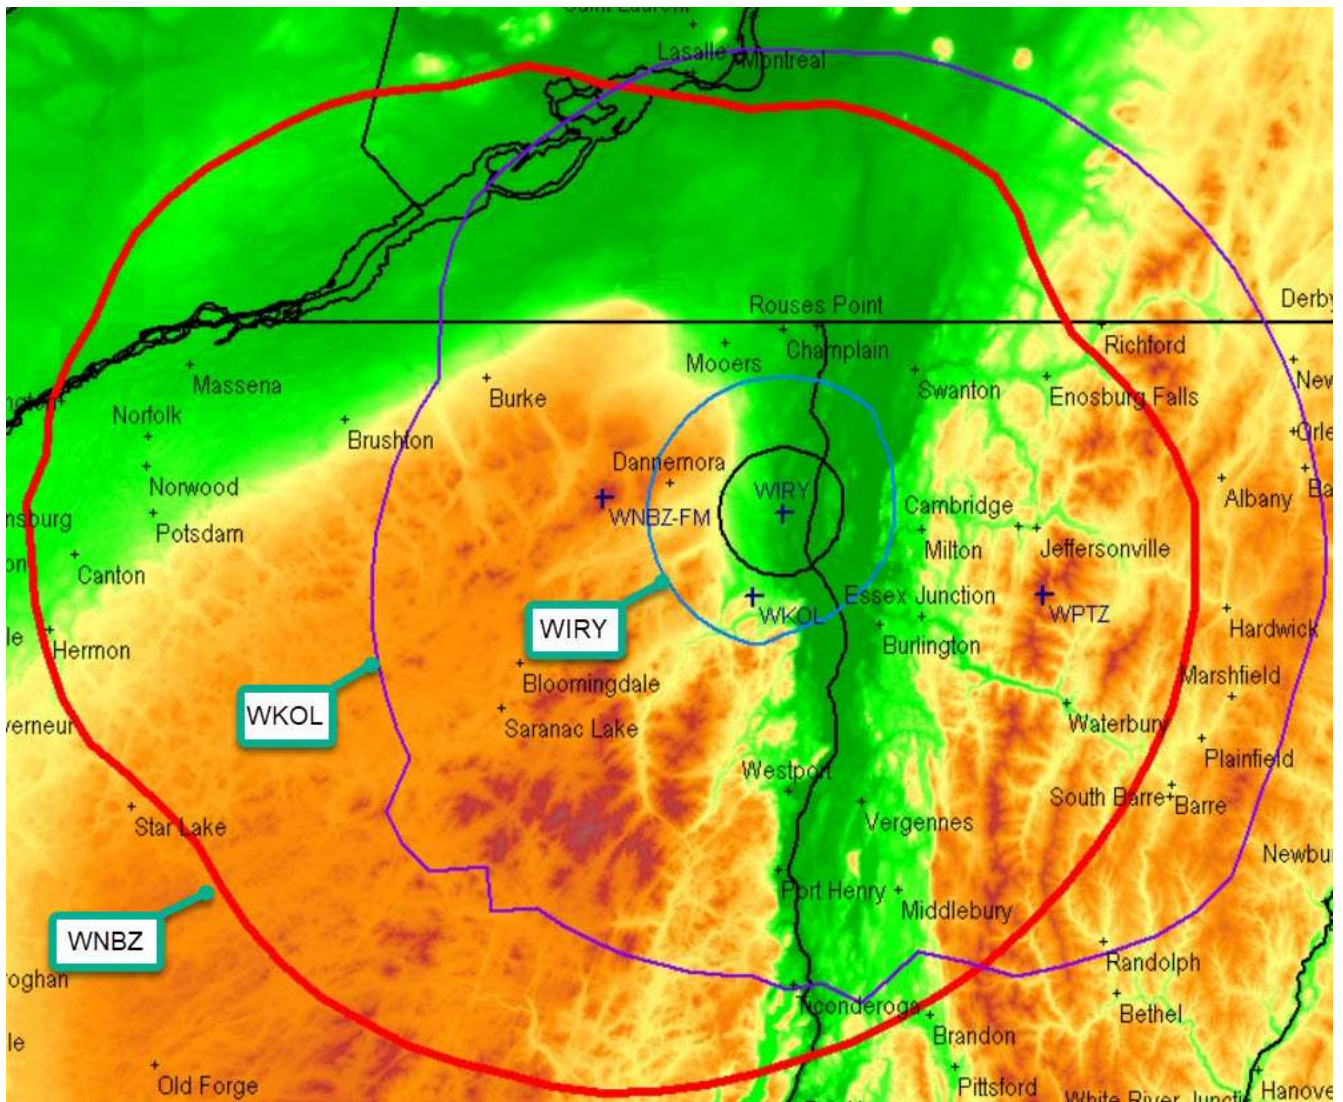

106.3 NBZ-FM

The Greatest Hits of All Time!

COVERAGE MAP COMPARISON

SIZE MATTERS!

50,000 watt Class C2 106.3 NBZ-FM is twice as powerful as 25,000 watt Class C3 WKOL (KOOL 105) and reaches 50,000 more people day and night.

50,000 watt Class C2 106.3 NBZ-FM is 50 times as powerful as 1,000 watt WIRY (Your Hometown Station) and reaches over half a million more people during the day and over 600,000 more people at night.

WNBZ-FM • 317 CORNELIA ST., PLATTSBURGH, NY 12901 • (518) 324-1063 • WNBZ.com