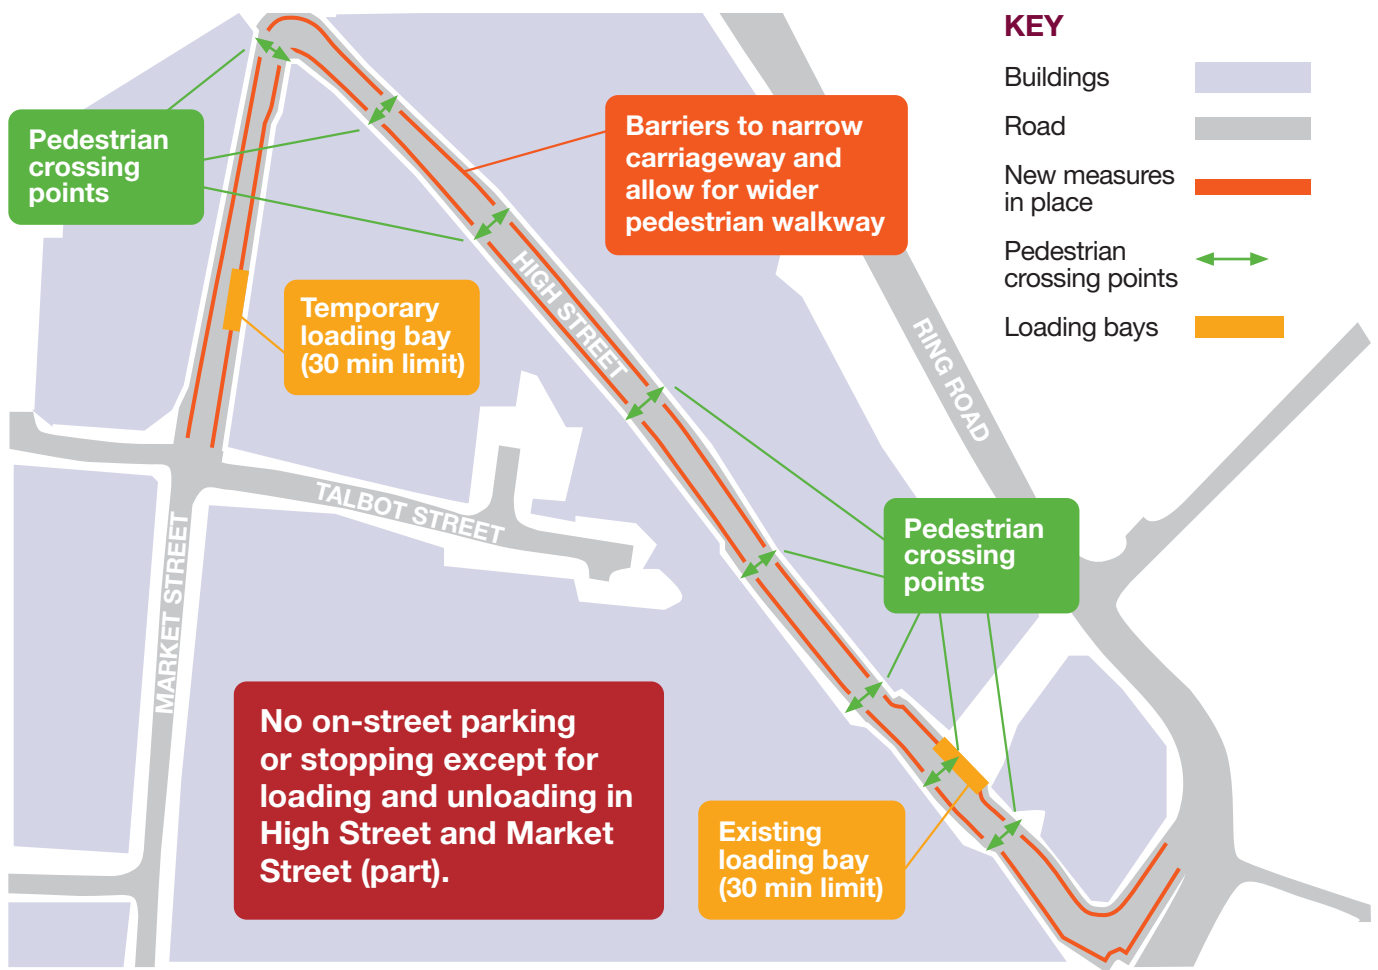

Staysafe

when working and shopping in town centres

Stourbridge town centre

COVID-19

Pedestrian social distancing measures

Working together to keep everyone safe